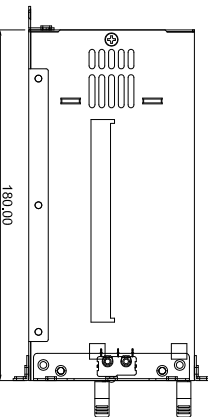

SST-GM400-S