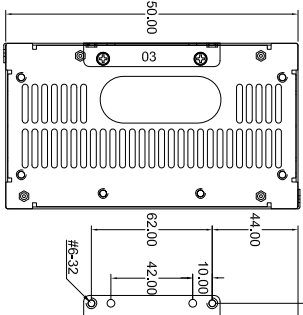

SST-GM400-S