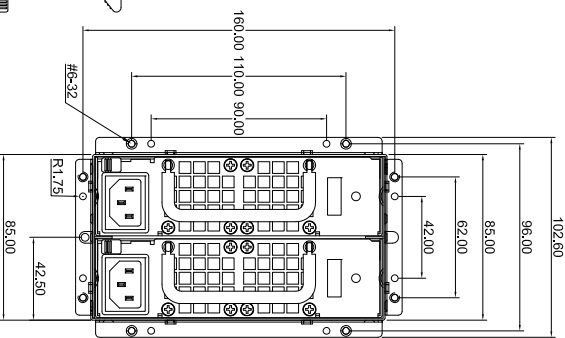

ORANGE	+3.3V
BROWN	+5.0V
RED	+5.0V/PS+
BLACK	0V
YELLOW	+12V
GREEN	+12V/PS-
BLUE	+12V/PS-
WHITE	+12V/PS-
ORANGE/BROWN	+3.3V/PS+
BLUE	+12V
GREEN	+12V
BLACK	0V
RED	+5V
YELLOW	+12V
ORANGE	+3.3V

ORANGE/BROWN	+3.3V/PS+
BLUE	+12V
GREEN	+12V
BLACK	0V
RED	+5V
YELLOW	+12V
ORANGE	+3.3V

Total PFD

SST-GM400-S