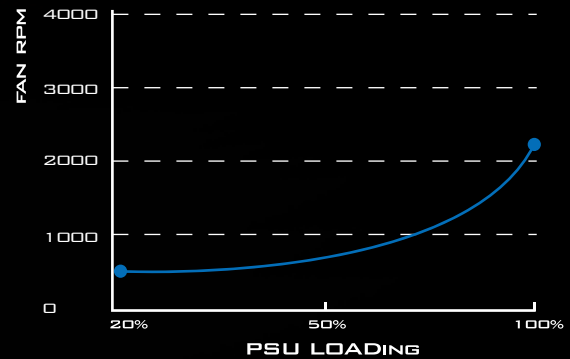

SILVERSTONE[®]
Designing Inspiration

SFX FORM FACTOR 300W

ST30SF

The reference SFX power supply

Supports standard SFX form factor and ATX via included bracket
300W continuous power output at 40°C operating temperature
rated for 24/7 operation
80 PLUS level efficiency (82% ~ 85% efficiency at 20% ~ 100% loading)

Class-leading single +12V rail
Silent running 92mm fan with 18dBA minimum
Single PCI-E 6pin connectors support
Active PFC

MODEL NO.	MAX DC OUTPUT	+3.3V	+5V	+12V	-12V	+5Vsb
SST-ST30SF	300W	16A	16A	25A	0.3A	3A
		90W	300W	3.6W	15W	

Designed for 80 PLUS Bronze level of efficiency to reduce wasted heat and save on electricity.

Built-in 92mm fan has excellent airflow and low noise, perfect for quiet home or office use.

Taiwan Headquarters