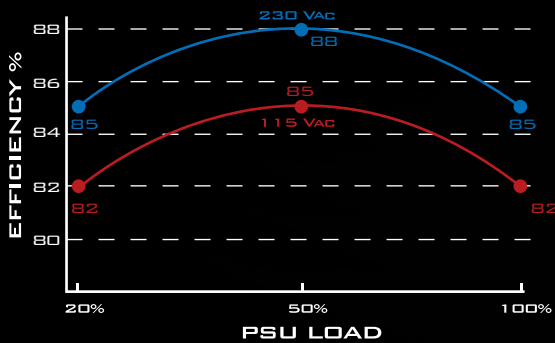

SILVERSTONE[®]
Designing Inspiration

SFX FORM FACTOR 300W

ST30SF

The reference SFX power supply

Supports standard SFX form factor and ATX via included bracket
300W continuous power output at 40°C operating temperature
rated for 24/7 operation
80 PLUS level efficiency (82% ~ 85% efficiency at 20% ~ 100% loading)

Class-leading single +12V rail
Silent running 92mm fan with 18dBA minimum
Single PCI-E 6pin connectors support
Active PFC

MODEL NO.	MAX DC OUTPUT	+3.3V	+5V	+12V	-12V	+5Vsb
SST-ST30SF	300W	16A	16A	25A	0.3A	3A
		90W	300W	3.6W	15W	

Designed for 80 PLUS Bronze level of efficiency to reduce wasted heat and save on electricity.

Built-in 92mm fan has excellent airflow and low noise, perfect for quiet home or office use.

Taiwan Headquarters