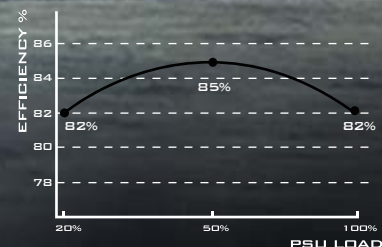

High efficiency with 80 PLUS certification
24/7 continuous power output with 40°C operating temperature
Class-leading single +12V rail

Active PFC Circuitry
PCI-E 8pin and PCI-E 6pin connector support
Silent running 120mm fan with 18dBa

MODEL No. | MAX. OUTPUT
SST-ST60F-ES230 | 600W

+3.3V		+5V	+12V	-12V	+5Vsb
20A	20A	46A	0.3A	2.5A	
120W			552W	3.6W	12.5W